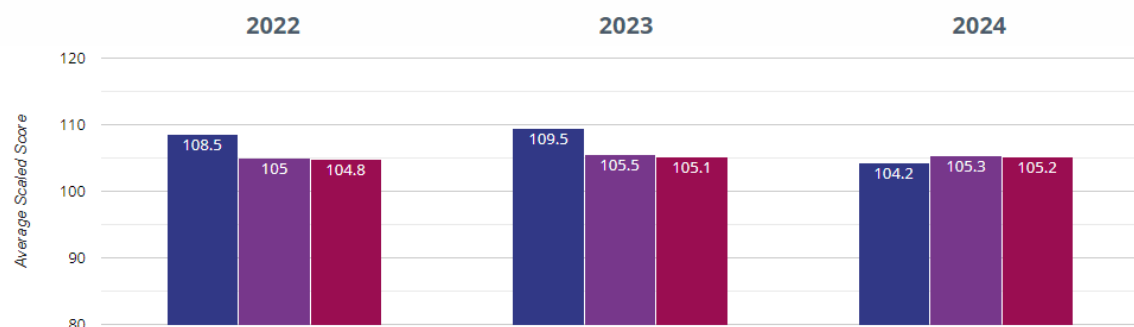

Key Stage 2 - 2024

This data is based on the tests which all children in Year 6 nationally sit. These tests take place in May and are used to assess children's achievement against a national benchmark. In 2024, the school had 18 children in year 6.

READING

Reading - achieved standard

Reading - average scaled score

WRITING

Writing - achieved standard

Key Stage 2 - 2024

MATHS

+ Maths - achieved standard

+ Maths - average scaled score

GRAMMAR, PUNCTUATION & SPELLING

? GPS - achieved standard

Key Stage 2 - 2024

? GPS - average scaled score

COMBINED ATTAINMENT

🚲 RWM - achieved standard

🚲 RWM - high attainers