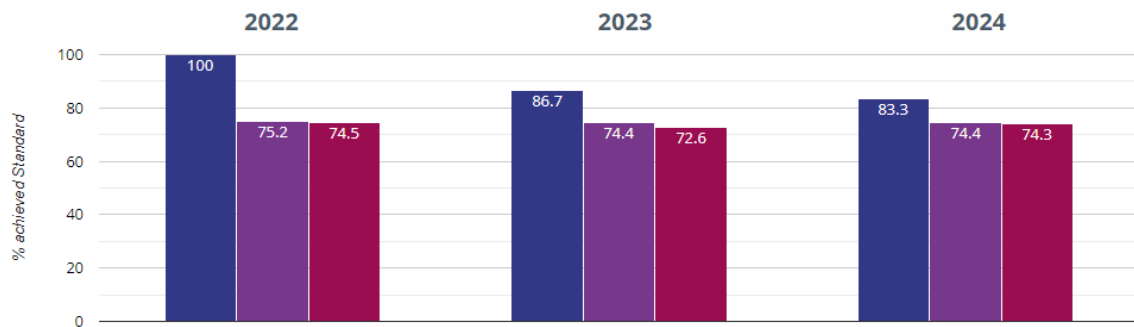

Key Stage 2 - 2024

This data is based on the tests which all children in Year 6 nationally sit. These tests take place in May and are used to assess children's achievement against a national benchmark. In 2024, the school had 18 children in year 6.

READING

Reading - achieved standard

Reading - average scaled score

WRITING

Writing - achieved standard

Key Stage 2 - 2024

MATHS

+ Maths - achieved standard

+ Maths - average scaled score

GRAMMAR, PUNCTUATION & SPELLING

? GPS - achieved standard

Key Stage 2 - 2024

? GPS - average scaled score

COMBINED ATTAINMENT

🚲 RWM - achieved standard

🚲 RWM - high attainers