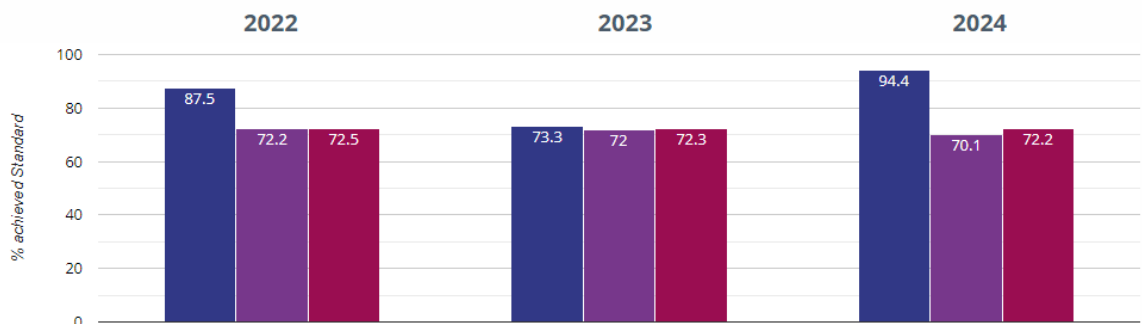

Key Stage 2 - 2024

This data is based on the tests which all children in Year 6 nationally sit. These tests take place in May and are used to assess children's achievement against a national benchmark. In 2024, the school had 18 children in year 6.

READING

Reading - achieved standard

Reading - average scaled score

WRITING

Writing - achieved standard

Key Stage 2 - 2024

MATHS

+ Maths - achieved standard

+ Maths - average scaled score

GRAMMAR, PUNCTUATION & SPELLING

? GPS - achieved standard

Key Stage 2 - 2024

? GPS - average scaled score

COMBINED ATTAINMENT

🚲 RWM - achieved standard

🚲 RWM - high attainers