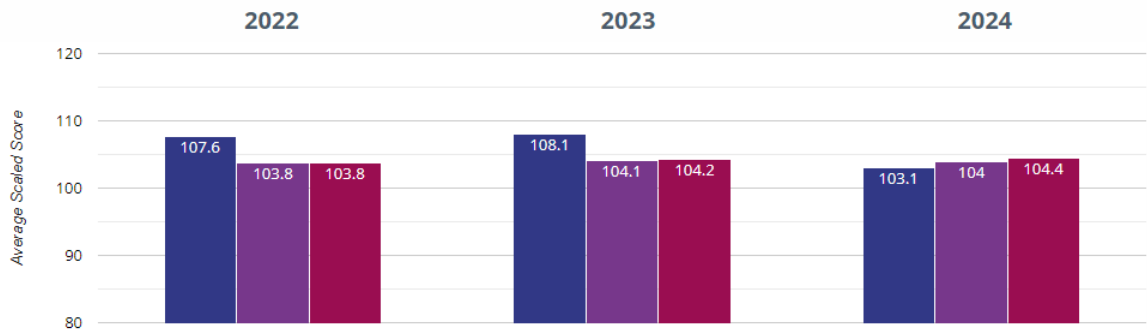

Key Stage 2 - 2024

This data is based on the tests which all children in Year 6 nationally sit. These tests take place in May and are used to assess children's achievement against a national benchmark. In 2024, the school had 18 children in year 6.

READING

Reading - achieved standard

Reading - average scaled score

WRITING

Writing - achieved standard

Key Stage 2 - 2024

MATHS

+ Maths - achieved standard

+ Maths - average scaled score

GRAMMAR, PUNCTUATION & SPELLING

? GPS - achieved standard

Key Stage 2 - 2024

? GPS - average scaled score

COMBINED ATTAINMENT

🚲 RWM - achieved standard

🚲 RWM - high attainers