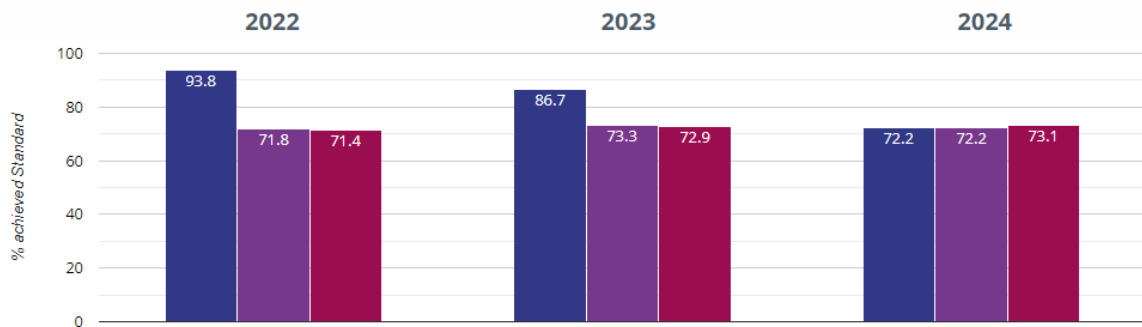

Key Stage 2 - 2024

This data is based on the tests which all children in Year 6 nationally sit. These tests take place in May and are used to assess children's achievement against a national benchmark. In 2024, the school had 18 children in year 6.

READING

Reading - achieved standard

Reading - average scaled score

WRITING

Writing - achieved standard

Key Stage 2 - 2024

MATHS

+ Maths - achieved standard

+ Maths - average scaled score

GRAMMAR, PUNCTUATION & SPELLING

? GPS - achieved standard

Key Stage 2 - 2024

? GPS - average scaled score

COMBINED ATTAINMENT

🚲 RWM - achieved standard

🚲 RWM - high attainers