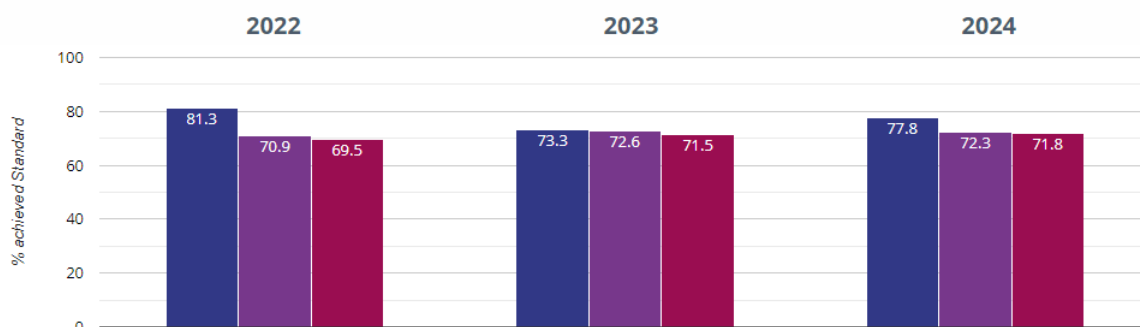

Key Stage 2 - 2024

This data is based on the tests which all children in Year 6 nationally sit. These tests take place in May and are used to assess children's achievement against a national benchmark. In 2024, the school had 18 children in year 6.

READING

Reading - achieved standard

Reading - average scaled score

WRITING

Writing - achieved standard

Key Stage 2 - 2024

MATHS

+ Maths - achieved standard

+ Maths - average scaled score

GRAMMAR, PUNCTUATION & SPELLING

? GPS - achieved standard

Key Stage 2 - 2024

? GPS - average scaled score

COMBINED ATTAINMENT

🚲 RWM - achieved standard

🚲 RWM - high attainers